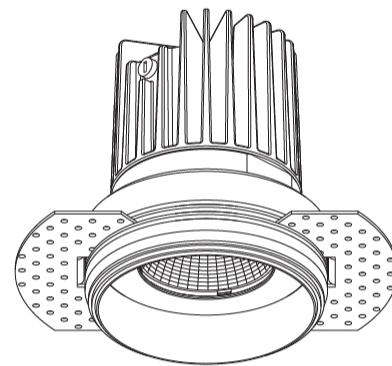

PHYSICAL

Shape: Round
Diameter (mm): 65
Diameter (in): 2 ⁹/₁₆
Height (mm): 90
Height (in): 3 ⁹/₁₆
Ceiling Thickness (mm): 10 / 12.5 / 15
Ceiling Thickness (in): 3/8 or 1/2 or 9/16
Min. Recessing Depth (mm): 110
Min. Recessing Depth (in): 4 ¹⁵/₁₆
Light Distribution: Downlight
Weight (kg): 0.312
Weight (lbs): 0.687
Fixture Finish: SSR / BKV / CWI / CRY / HAB / LAG / UFT / ITA / RUA / RUR / MIC / FTG / MYG / TWT / LOD / PUS / FRO / FUP / KIA / POP / BLS / SPG / MEY / GOH / GUM / CHC / COM / ABZ / JAG / OBR / MOS / ROR
Fixture Material: Aluminum Die Cast
Cut-out Measurements: 79mm / 3 1/8"

ELECTRICAL

Lamp Type: LED (Zhaga Standard)
Input Wattage (W): 15.5
Total Output Wattage (W): 14
Dimming: Tri-Mode (Non-Dimming and Phase Dimming (120Vac only) and 0-10V Dimming)
Driver Included: No
Driver Location: Recessed Housing
Driver Type: Constant Current - Universal
Driver Class: Class 2
Input Voltage (V): 120 - 277
Constant Current (MA): 500

LED

Color Temperature (°K): 2700 / 3000 / 3500 / 4000
Max. Delivered Lumen (lm): 930 / 960 / 1009 / 1030
Nominal Lumen (lm): 1386 / 1438 / 1511 / 1542
CRI: >90 CRI
Lamp Life (hrs): 50000
Upon Request: Special Color Temperature RGB-W Tunable White Special LED

OPTICAL

Reflector: 20 / 40 / 60
Adjustability: Fixed

RATINGS AND CERTIFICATIONS

Certified By: Certified for North American Standards
IP rating: IP44
Upon Request: Special Beam Angles

90mm 3 ⁹/₁₆"

Ø 65mm 2 ⁹/₁₆"

Ø 115mm 4 ¹/₂"