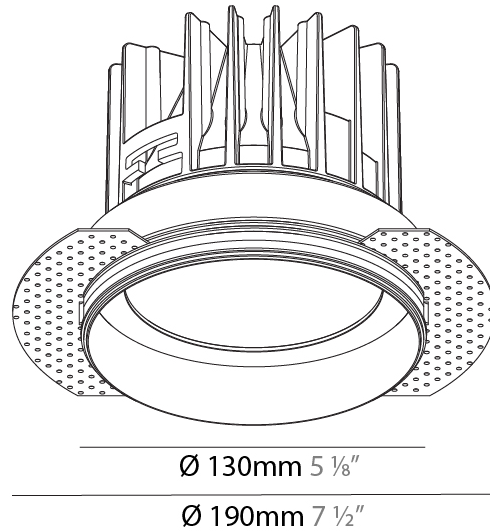

PHYSICAL

Shape: Round
Diameter (mm): 130
Diameter (in): 5 1/8
Height (mm): 122
Height (in): 4 13/16
Ceiling Thickness (mm): 10 / 12.5 / 15
Ceiling Thickness (in): 3/8 or 1/2 or 9/16
Min. Recessing Depth (mm): 130
Min. Recessing Depth (in): 5 1/8
Light Distribution: Downlight
Weight (kg): 0.882
Weight (lbs): 1.944
Fixture Finish: SSR / BKV / CWI / CRY / HAB / LAG / UFT / ITA / RUA / RUR / MIC / FTG / MYG / TWT / LOD / PUS / FRO / FUP / KIA / POP / BLS / SPG / MEY / GOH / GUM / CHC / COM / ABZ / JAG / OBR / MOS / ROR
Fixture Material: Aluminum Die Cast
Cut-out Measurements: 142mm / 5 9/16"
Upon Request: Unique Sizes Unique Ceiling Thickness

ELECTRICAL

Lamp Type: LED (Zhaga Standard)
Input Wattage (W): 28.6
Total Output Wattage (W): 26.4
Dimming: Tri-Mode (Non-Dimming and Phase Dimming (120Vac only) and 0-10V Dimming)
Driver Included: No
Driver Location: Recessed Housing
Driver Type: Constant Current - Universal
Driver Class: Class 2
Housing: See components
Input Voltage (V): 120 - 277
Constant Current (MA): 700

LED

Color Temperature (°K): 2700 / 3000 / 3500 / 4000
Max. Delivered Lumen (lm): 2282 / 2340 / 2436 / 2486
CRI: >90 CRI
Lamp Life (hrs): 50000

OPTICAL

Reflector°: 12 / 24 / 40

RATINGS AND CERTIFICATIONS

Certified By: Certified for North American Standards
IP rating: IP20
Upon Request: Special Beam Angles